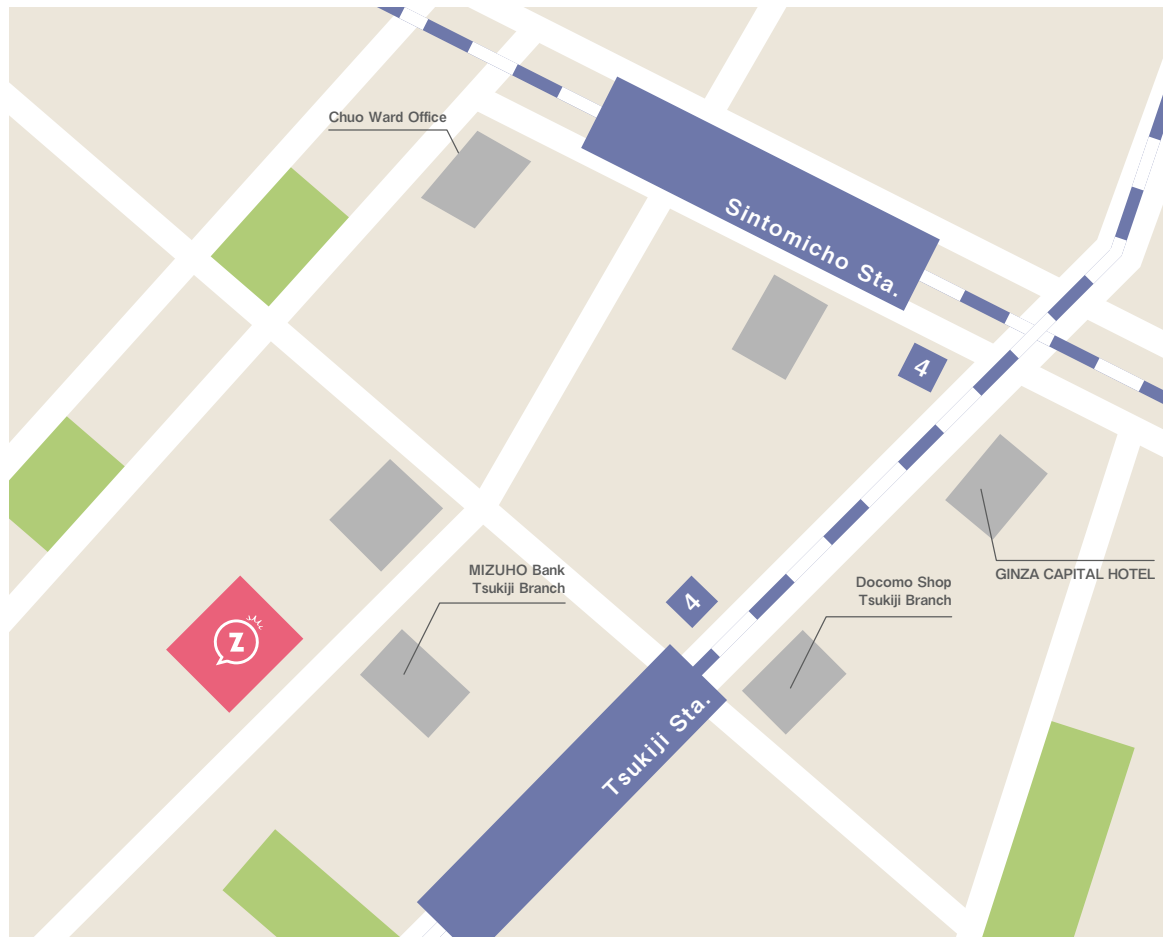

Access & Contact

ZEAL Associates Corp.

PASSION FACTORY (Production Studio)

1-10-7 Tsukiji, Chuo-ku, Tokyo 104-0045
Tsukiji Nishiyama Building 2F